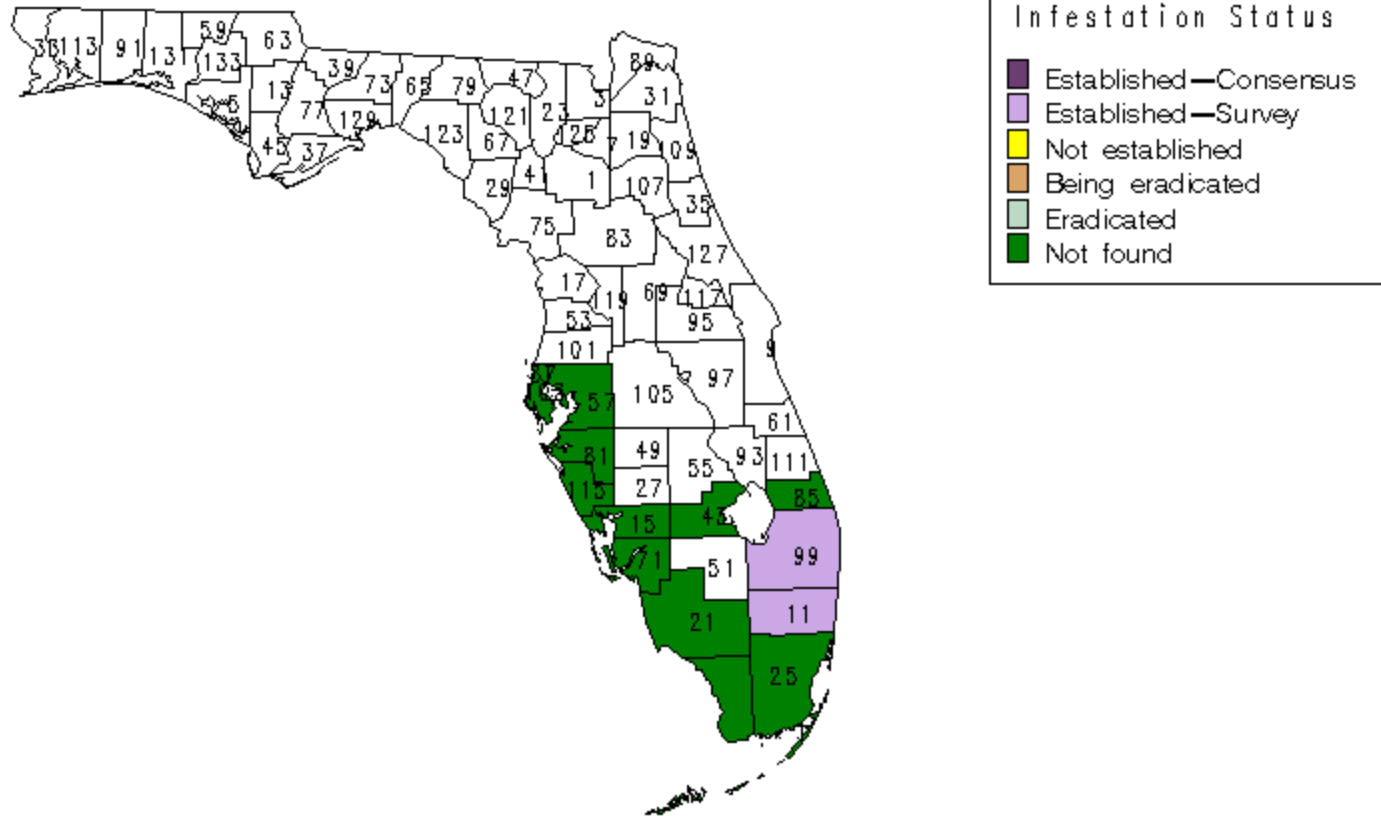

Red Palm Mite (*Raoiella indica*)

**Reported Status of
Red Palm Mite , *Raoiella indica*
in FLORIDA**

Data retrieved from National Agricultural Pest Information System on 06/03/2008

The Center for Environmental and Regulatory Information Systems does not certify the accuracy or completeness of the map.
Negative data spans over last 3 years only.